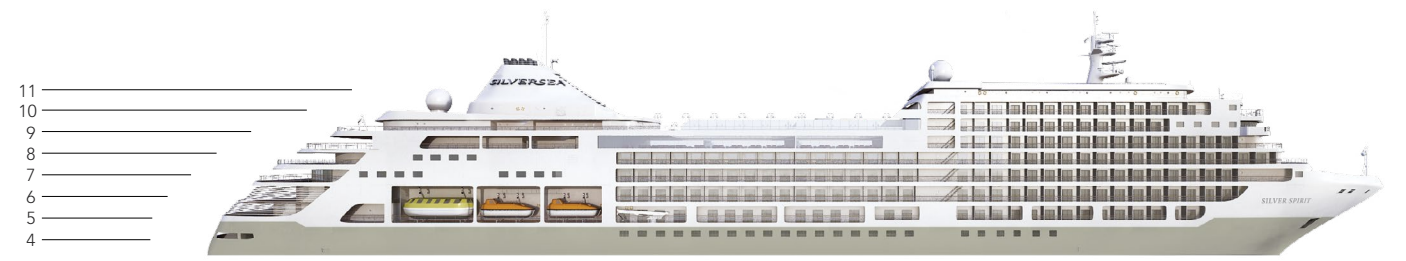

# SILVER SPIRIT – Deck Plans

**DECK 4**

Indochine  
Atlantide  
Seishin  
La Dame

**DECK 5**

Reception/  
Guest Relations  
Shore Concierge  
Dolce Vita  
Venetian Lounge  
Conference Room  
Future Cruise Sales