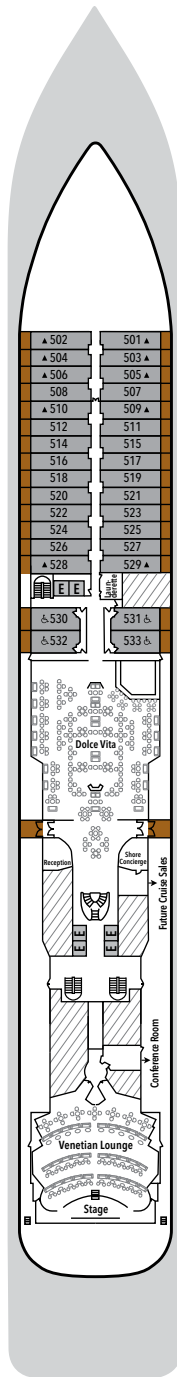

# SILVER SPIRIT – Deck Plans

**DECK 4**

Indochine  
Atlantide  
Seishin  
La Dame

**DECK 5**

Reception/  
Guest Relations  
Shore Concierge  
Dolce Vita  
Venetian Lounge  
Conference Room  
Future Cruise Sales

**DECK 6**

Zagara Beauty Spa  
Fitness Centre

**DECK 7**

La Terrazza  
Casino

**DECK 8**

Connoisseur's Corner  
Boutique  
Arts Café  
Silver Note

**DECK 9**

Pool Deck  
Pool Bar  
The Grill  
Card Room  
Panorama Lounge

## SUITE CATEGORIES

- Owner's Suite . . . . . ●
- Grand Suite . . . . . ●
- Royal Suite . . . . . ●
- Silver Suite . . . . . ●
- Deluxe Veranda Suite . . . . . ●
- Superior Veranda Suite . . . . . ●
- Classic Veranda Suite . . . . . ●
- Panorama Suite . . . . . ●
- Vista Suite . . . . . ●

## SPECIFICATIONS

- Crew . . . . . 411
- Officers . . . . . International
- Guests . . . . . 608
- Tonnage . . . . . 39,519
- Length . . . . . 691 Feet/210.7 Metres
- Width . . . . . 87 Feet/26.5 Metres
- Speed . . . . . 19.5 Knots
- Passenger Decks . . . . . 8
- 3rd Guest Capacity . . . . . ▲
- Large Walk-in rain shower . . . . . \*
- Connecting Suites . . . . . ⇕
- Wheelchair Accessible Suites . . . . . ♿
- 530, 531, 532, 533
- Built . . . . . 2009
- Refurbished . . . . . 2018
- Registry . . . . . Bahamas