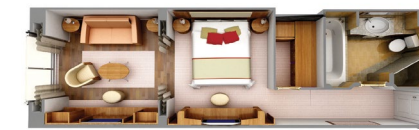

Images are intended as a general reference. Features, materials, finishes and layout may be different than shown.