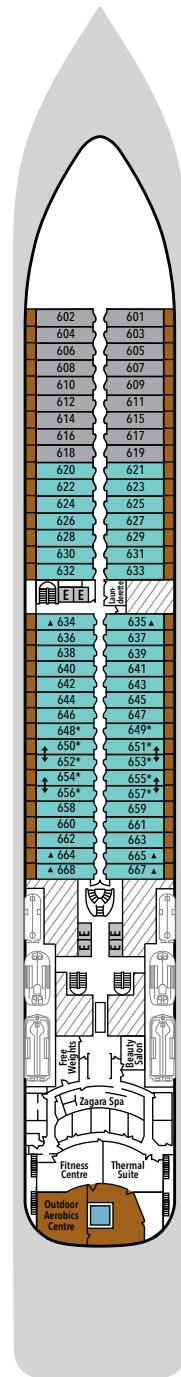

# SILVER SPIRIT – Deck Plans

**DECK 4**

Indochine  
Atlantide  
Seishin  
La Dame

**DECK 5**

Reception/  
Guest Relations  
Shore Concierge  
Dolce Vita  
Venetian Lounge  
Conference Room  
Future Cruise Sales

**DECK 6**

Zagara Beauty Spa  
Fitness Centre

**DECK 7**

La Terrazza  
Casino

**DECK 8**

Connoisseur's Corner  
Boutique  
Arts Café  
Silver Note

**DECK 9**

Pool Deck  
Pool Bar  
The Grill  
Card Room  
Panorama Lounge

## SUITE CATEGORIES

- Owner's Suite . . . . . ●
- Grand Suite . . . . . ●
- Royal Suite . . . . . ●
- Silver Suite . . . . . ●
- Deluxe Veranda Suite . . . . . ●
- Superior Veranda Suite . . . . . ●
- Classic Veranda Suite . . . . . ●
- Panorama Suite . . . . . ●
- Vista Suite . . . . . ●

## SPECIFICATIONS

- Crew . . . . . 411
- Officers . . . . . International
- Guests . . . . . 608
- Tonnage . . . . . 39,519
- Length . . . . . 691 Feet/210.7 Metres
- Width . . . . . 87 Feet/26.5 Metres
- Speed . . . . . 19.5 Knots
- Passenger Decks . . . . . 8
- 3rd Guest Capacity . . . . . ▲
- Large Walk-in rain shower . . . . . \*
- Connecting Suites . . . . . ⇕
- Wheelchair Accessible Suites . . . . . ♿
- 530, 531, 532, 533
- Built . . . . . 2009
- Refurbished . . . . . 2018
- Registry . . . . . Bahamas