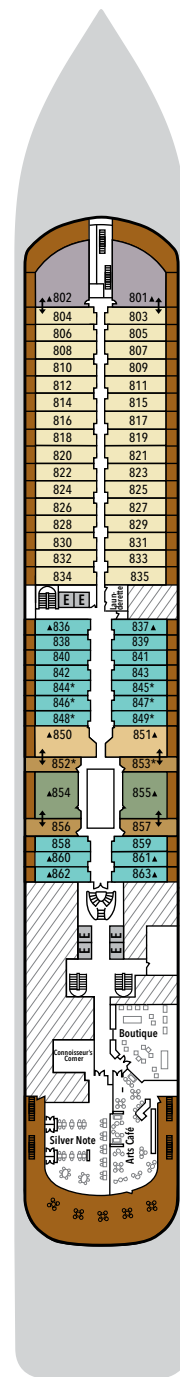

# SILVER SPIRIT – Deck Plans

**DECK 4**

Indochine  
Atlantide  
Seishin  
La Dame

**DECK 5**

Reception/  
Guest Relations  
Shore Concierge  
Dolce Vita  
Venetian Lounge  
Conference Room  
Future Cruise Sales

**DECK 6**

Zagara Beauty Spa  
Fitness Centre

**DECK 7**

La Terrazza  
Casino

**DECK 8**

Connoisseur's Corner  
Boutique  
Arts Café  
Silver Note

**DECK 9**

Pool Deck  
Pool Bar  
The Grill  
Card Room  
Panorama Lounge

## SUITE CATEGORIES

- Owner's Suite . . . . . ●
- Grand Suite . . . . . ●
- Royal Suite . . . . . ●
- Silver Suite . . . . . ●
- Deluxe Veranda Suite . . . . . ●
- Superior Veranda Suite . . . . . ●
- Classic Veranda Suite . . . . . ●
- Panorama Suite . . . . . ●
- Vista Suite . . . . . ●

## SPECIFICATIONS

- Crew . . . . . 411
- Officers . . . . . International
- Guests . . . . . 608
- Tonnage . . . . . 39,519
- Length . . . . . 691 Feet/210.7 Metres
- Width . . . . . 87 Feet/26.5 Metres
- Speed . . . . . 19.5 Knots
- Passenger Decks . . . . . 8
- 3rd Guest Capacity . . . . . ▲
- Large Walk-in rain shower . . . . . \*
- Connecting Suites . . . . . ⇕
- Wheelchair Accessible Suites . . . . . ♿
- 530, 531, 532, 533
- Built . . . . . 2009
- Refurbished . . . . . 2018
- Registry . . . . . Bahamas