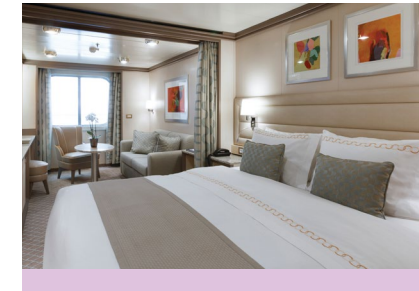

VISTA SUITE

312 SQ FT / 29 M²

- Sitting area
- Twin beds or queen-sized bed
- Marble bathroom with vanity, full-sized bath, separate shower
- Walk-in wardrobe with personal safe
- Writing desk
- One 40" / 102 cm flat-screen HD TV
- Unlimited Standard Wifi