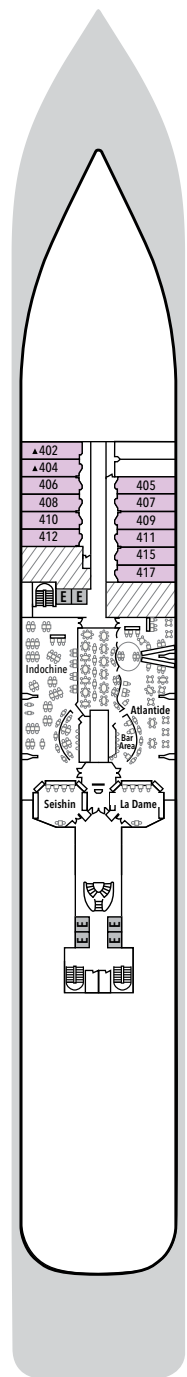

# SILVER SPIRIT – Deck Plans

**DECK 4**

Indochine  
Atlantide  
Seishin  
La Dame

**DECK 5**

Reception/  
Guest Relations  
Shore Concierge  
Dolce Vita  
Venetian Lounge  
Conference Room  
Future Cruise Sales

**DECK 6**

Zagara Beauty Spa  
Fitness Centre

**DECK 7**

La Terrazza  
Casino

**DECK 8**

Connoisseur's Corner  
Boutique  
Arts Café  
Silver Note

**DECK 9**

Pool Deck  
Pool Bar  
The Grill  
Card Room  
Panorama Lounge

## SUITE CATEGORIES

- Owner's Suite . . . . . ●
- Grand Suite . . . . . ●
- Royal Suite . . . . . ●
- Silver Suite . . . . . ●
- Deluxe Veranda Suite . . . . . ●
- Superior Veranda Suite . . . . . ●
- Classic Veranda Suite . . . . . ●
- Panorama Suite . . . . . ●
- Vista Suite . . . . . ●

## SPECIFICATIONS

- Crew . . . . . 411
- Officers . . . . . International
- Guests . . . . . 608
- Tonnage . . . . . 39,519
- Length . . . . . 691 Feet/210.7 Metres
- Width . . . . . 87 Feet/26.5 Metres
- Speed . . . . . 19.5 Knots
- Passenger Decks . . . . . 8
- 3rd Guest Capacity . . . . . ▲
- Large Walk-in rain shower . . . . . \*
- Connecting Suites . . . . . ⇕
- Wheelchair Accessible Suites . . . . . ♿
- 530, 531, 532, 533
- Built . . . . . 2009
- Refurbished . . . . . 2018
- Registry . . . . . Bahamas