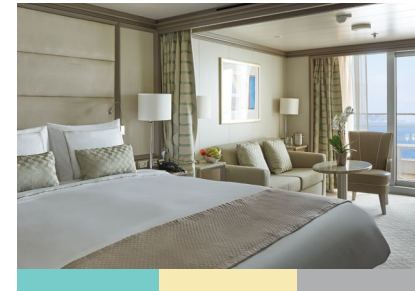

DELUXE VERANDA SUITE SUPERIOR VERANDA SUITE CLASSIC VERANDA SUITE

Some Veranda Suites accommodate three guests. Deluxe Verandas offer preferred central location with identical accommodations to Classic and Superior Verandas.

376 SQ FT / 35 M²
INCLUDING VERANDA (64 SQ FT / 6 M²)

- Veranda with patio furniture and floor-to-ceiling glass doors
- Sitting area
- Twin beds or queen-sized bed
- Marble bathroom with vanity, full-sized bath, separate shower
- Walk-in rain shower (no full-sized bath) from suite number 648 to 657, from 752 to 761 and from 844 to 849*
- Walk-in wardrobe with personal safe
- Writing desk
- One 40" / 102 cm flat-screen HD TV
- Unlimited Standard Wifi