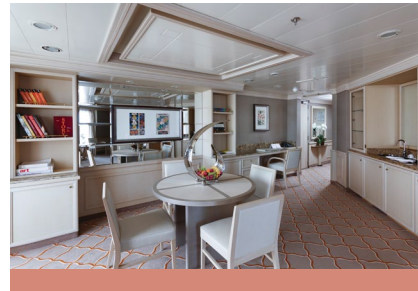

ROYAL SUITE

Available as a one-bedroom configuration or as a two-bedroom by adjoining with a Veranda suite (as illustrated)

1 BEDROOM: 990 SQ. FT. / 92 M²
INCLUDING VERANDA (129 SQ. FT. / 12 M²)

2 BEDROOM: 1,366 SQ. FT. /127 M²
INCLUDING VERANDA (194 SQ. FT. / 18 M²)

- Large veranda with patio furniture and floor-to-ceiling glass doors; bedroom two has additional veranda
- Living room with convertible sofa to accommodate an additional guest
- Sitting area; bedroom two has additional sitting area
- Separate dining area
- Twin beds or king-sized bed; bedroom two has additional twin beds or queen-sized bed
- Marble bathroom with double vanity, separate shower and full-sized bath, plus a powder room; bedroom two has additional marble bathroom with full-sized bath, separate shower
- Beds mattresses
- Walk-in wardrobe(s) with personal safe
- Vanity table(s)
- Writing desk(s)
- One 55" / 140 cm and one 40" / 102 cm flat-screen HD TVs in main suite, plus one 40" / 102 cm flat-screen HD TV in bedroom two
- Sound System with Bluetooth connectivity
- Illy® espresso machine
- Unlimited Premium Wifi