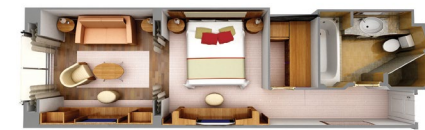

Images are intended as a general reference. Features, materials, finishes and layout may be different than shown.