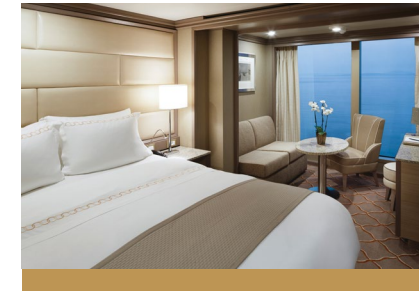

PANORAMA SUITE

Available as a one bedroom configuration.

334 SQ FT / 31 M²

- Sitting area
- Twin beds or queen-sized bed
- Marble bathroom with vanity, full-sized bath, separate shower
- Walk-in rain shower (no full-sized bath) from suite number 852 to 853*
- Walk-in wardrobe with personal safe
- Writing desk
- One 40" / 102 cm flat-screen HD TV
- Unlimited Standard Wifi