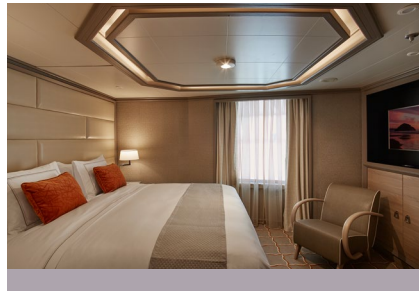

GRAND SUITE

Available as a one-bedroom configuration or as a two-bedroom by adjoining with a Veranda Suite (as illustrated).

1 BEDROOM: 1,425 – 1,532 SQ. FT. / 132–142 M²
INCLUDING VERANDA (560–667 SQ. FT. / 52 –62 M²);

2 BEDROOM: 1,772–1,879 SQ. FT./165–174 M²
INCLUDING VERANDA (595–702 SQ. FT. / 55–65 M²)

- Two verandas with patio furniture and floor-to-ceiling glass doors; bedroom two has additional veranda
- Living room with convertible sofa to accommodate an additional guest
- Sitting area; bedroom two has additional sitting area
- Separate dining area
- Twin beds or king-sized bed; bedroom two has additional twin beds or queen-sized bed
- Marble bathroom with double vanity, separate shower and full-sized bath, plus a powder room; bedroom two has additional marble bathroom with full-sized bath, separate shower
- Beds mattresses
- Walk-in wardrobe(s) with personal safe
- Vanity table(s)
- Writing desk(s)
- One 55" / 140 cm and one 40" / 102 cm flat-screen HD TVs in main suite, plus one 40" / 102 cm flat-screen HD TV in bedroom two
- Sound System with Bluetooth connectivity
- Illy® espresso machine
- Unlimited Premium Wifi